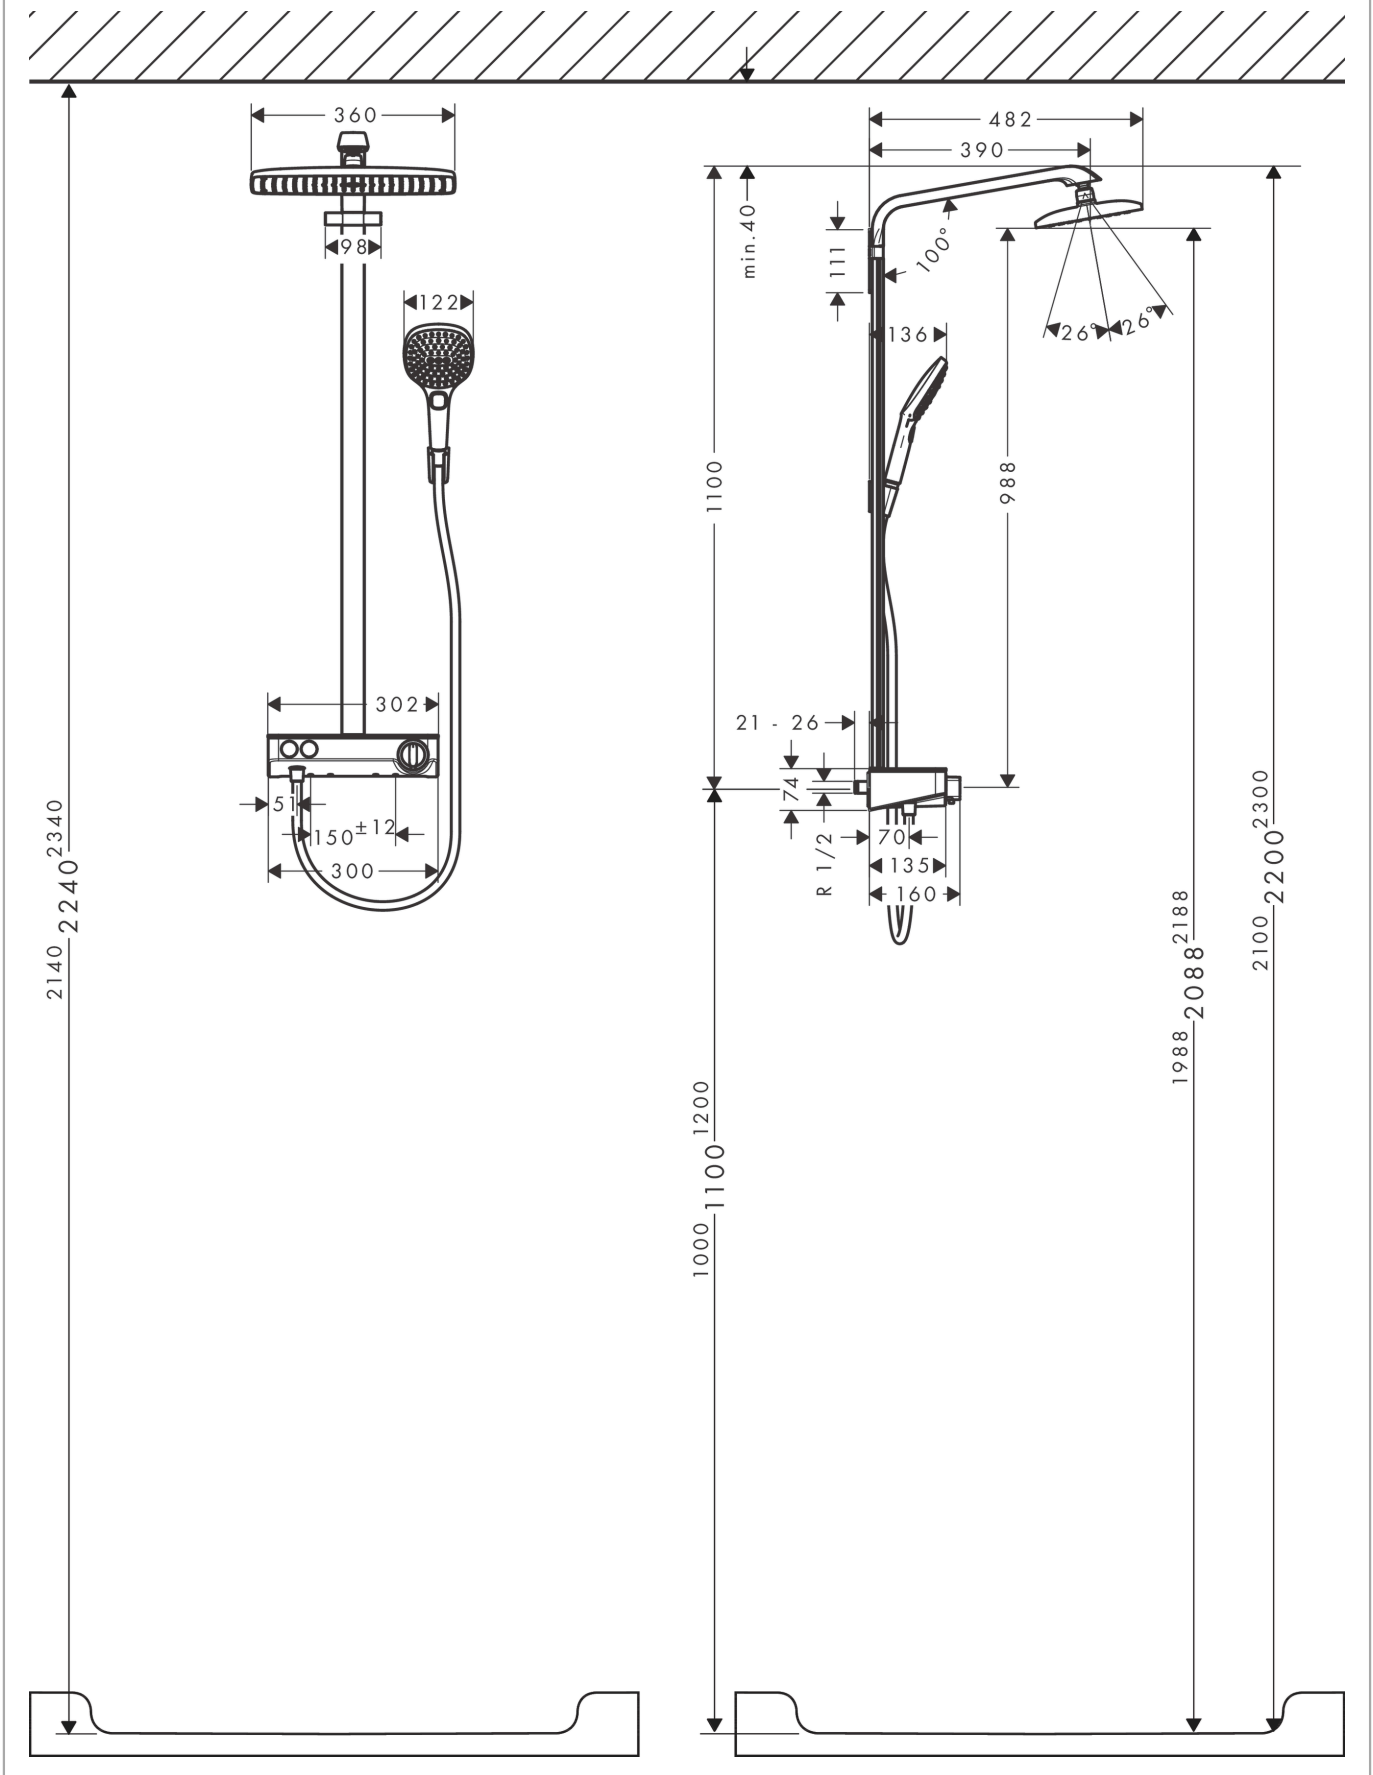

Raindance E
Showerpipe 360 1jet with ShowerTablet Select 300
Finish: **Chrome** Article Number: **27288000**

Installation examples