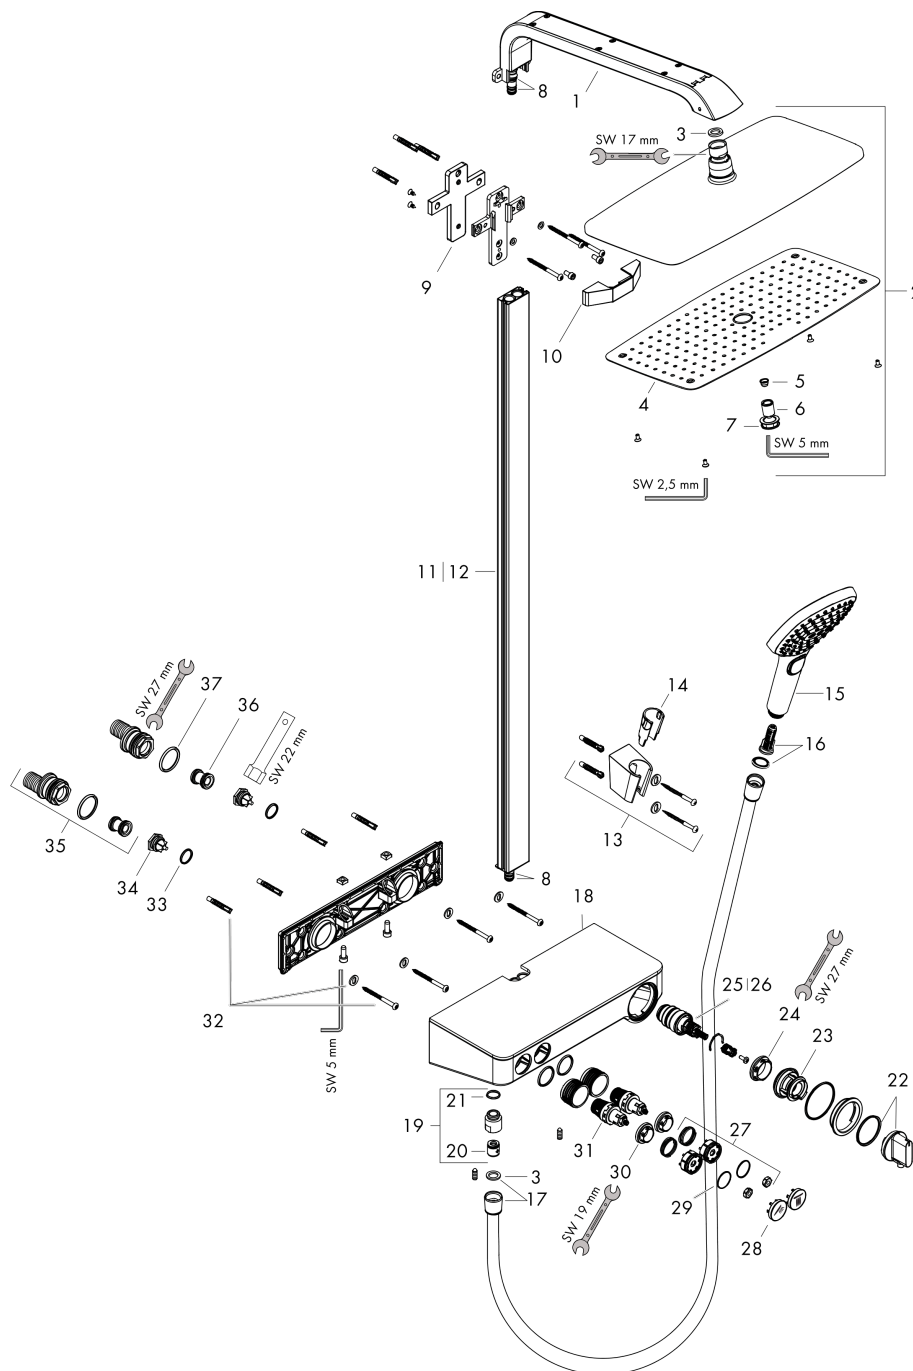

Raindance E
Showerpipe 360 1jet with ShowerTablet Select 300
Finish: **Chrome** Article Number: **27288000**

Exploded Drawing

Year of production: **08/15 - 12/21**

Raindance E
Showerpipe 360 1jet with ShowerTablet Select 300
Finish: **Chrome** Article Number: **27288000**

Spare part list

Year of production: **08/15 - 12/21**

Pos.	Description	Article Number	PC	PU
1	shower arm	92144000	19	1
2	Overhead shower with female thread G½	27381000	98	1
3	seal	98058000	1	1
4	spray body	92295000	15	1
5	filter	97735000	1	1
6	air jet	95416000	9	1
7	O-ring 15x2	98163000	1	1
8	O-ring 9x1,5	98117000	1	1
9	tile-matching-disk 7 mm	92143000	10	1
10	cover	92142000	8	1
11	pipe with cover (900 mm)	92141000	19	1
12	pipe with cover (1000 mm)	92467000	19	1
13	shower holder	28331000	98	1
14	guide	98918000	1	1
15	handshower	26520000	98	1
16	filter insert	97708000	2	1
17	shower hose Isiflex'B 1,60 m	28276000	98	1
18	escutcheon	92164000	19	1
19	Hose Connection	96044000	5	1
20	set of non return valves DW 15	94074000	5	1
21	O-ring 14x2	98129000	1	1
22	handle for thermostat	98369000	13	1
23	safety set	98370000	2	1
24	nut	98913000	6	1
25	thermostat cartridge	98282000	14	1
26	cartridge for exchanged connections	92373000	18	1
27	spring with sleeve	92340000	4	1
28	set of symbols	98367000	10	1
29	O-ring 20x1	98140000	1	1
30	nut	98368000	4	1
31	shut off unit	95758000	14	1
32	mounting set	96179000	4	1
33	O-ring 17x2	98199000	1	1
34	non return valve (pressure-resistant up to 2 MPa)	95773000	8	1
35	set of S-unions	95772000	13	1
36	noise reduction	96429000	2	1
37	O-ring 29x3	98371000	2	1
a	shut off unit (special)	92361000	14	1
b	adapter for ball S - union	02026000	98	1