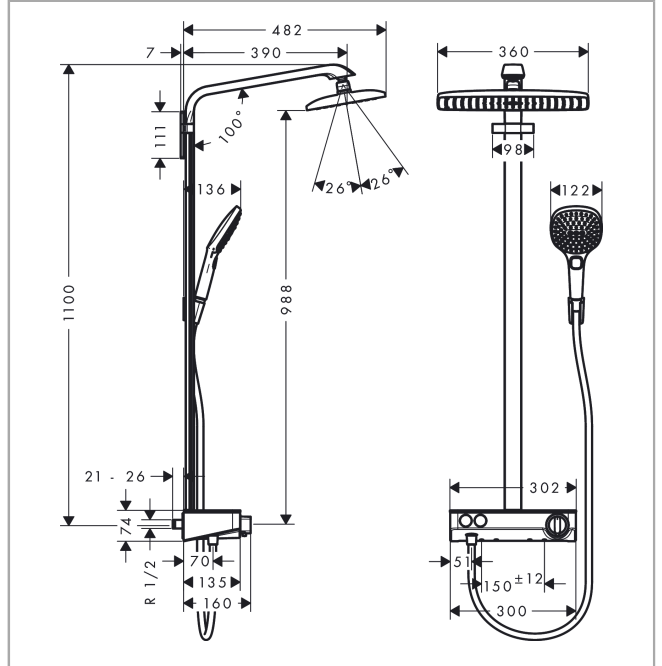

Raindance E
Showerpipe 360 1jet with ShowerTablet Select 300
 Finish: **Chrome** Article Number: **27288000**

Description

product features

- consists of: overhead shower, hand shower, shower thermostat, shower hose, shower holder, shower bar
- overhead shower Raindance E 360 Air
- shower head size overhead shower: 360 x 190 mm
- spray type overhead shower: RainAir
- shelf made of safety glass
- surface shelf: mirror glass
- spray type hand shower: RainAir, Rain, Whirl
- maximum flow rate for Showerpipe at 3 bar: 16,9 l / min
- minimum flow pressure: 0,8 bar
- max. operating pressure: 5 bar
- ball-joint: overhead shower angle adjustable
- bar width: 40 mm
- shower arm length overhead shower: 380 mm
- CoolContact thermostat: Prevents the housing from heating up, making showering even safer
- thermostat ShowerTablet Select 300
- safety stop at 40°C
- adjustable hot water limitation
- convenient diversion via Select button
- suitable for continuous flow water heaters
- mounting type: exposed installation
- connection dimension DN15
- connection thread G ½
- centre distance 150 ± 12 mm
- intrinsically safe against backflow
- in case of installation on existing G ¾ connections, adaptor no.02026000 must be used
- 2 functions

Technology

Certificates / Sustainability

Raindance E
Showerpipe 360 1jet with ShowerTablet Select 300
 Finish: **Chrome** Article Number: **27288000**

Product image

Scale drawing

Flowchart

Raindance E
Showerpipe 360 1jet with ShowerTablet Select 300
 Finish: **Chrome** Article Number: **27288000**