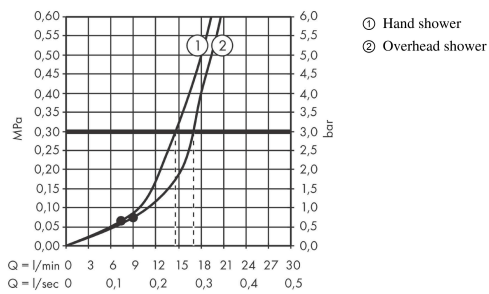

Raindance E
Showerpipe 360 1jet with ShowerTablet Select 300
 Finish: **Chrome** Article Number: **27288000**

Description

product features

- consists of: overhead shower, hand shower, shower thermostat, shower hose, shower holder, shower bar
- overhead shower Raindance E 360 Air
- shower head size overhead shower: 360 x 190 mm
- spray type overhead shower: RainAir
- shelf made of safety glass
- surface shelf: mirror glass
- spray type hand shower: RainAir, Rain, Whirl
- maximum flow rate for Showerpipe at 3 bar: 16,9 l / min
- minimum flow pressure: 0,8 bar
- max. operating pressure: 5 bar
- ball-joint: overhead shower angle adjustable
- bar width: 40 mm
- shower arm length overhead shower: 380 mm
- CoolContact thermostat: Prevents the housing from heating up, making showering even safer
- thermostat ShowerTablet Select 300
- safety stop at 40°C
- adjustable hot water limitation
- convenient diversion via Select button
- suitable for continuous flow water heaters
- mounting type: exposed installation
- connection dimension DN15
- connection thread G ½
- centre distance 150 ± 12 mm
- intrinsically safe against backflow
- in case of installation on existing G ¾ connections, adaptor no.02026000 must be used
- 2 functions

Technology

Certificates / Sustainability

Raindance E
Showerpipe 360 1jet with ShowerTablet Select 300
 Finish: **Chrome** Article Number: **27288000**

Product image

Scale drawing

Flowchart

Raindance E
Showerpipe 360 1jet with ShowerTablet Select 300
 Finish: **Chrome** Article Number: **27288000**